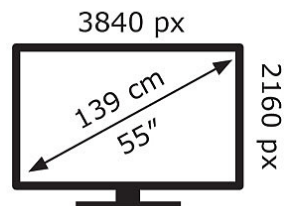

ENERGY

LG Electronics

55UT640S0ZA

99 kWh/1000h

ABCDEF**G**

132 kWh/1000h

2019/2013